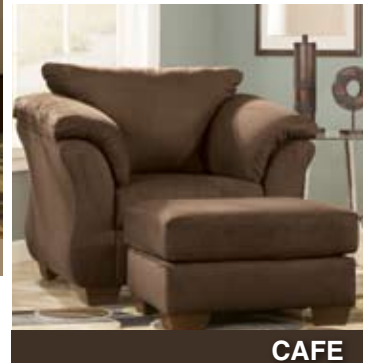

STONE

CAFE

Chair

299.99

Ottoman

199.99

- Micro-Fiber Material
- Chair Dimensions: 46"W x 39"D X 40"H
- Ottoman Dimensions: 31"W x 25"D X 18"H

Special Order - In Store Only

20% DOWN TOWARDS PURCHASE PRICE, NON REFUNDABLE
4-5 Week Delivery See Store Associate For More Details

Ashley Full Sleeper Sofa

Signature
DESIGN
BY ASHLEY

649.99

- Micro-Fiber
- Dimensions:
90"W x 39"D X 40"H

STONE

CAFE

• Micro-Fiber
Material

• Sofa Dimensions:
90"W x 39"D X 40"H

• Loveseat Dimensions:
67"W x 39"D X 40"H

• Recliner Dimensions:
34"W x 42"D X 42"H
Recliner also available in black